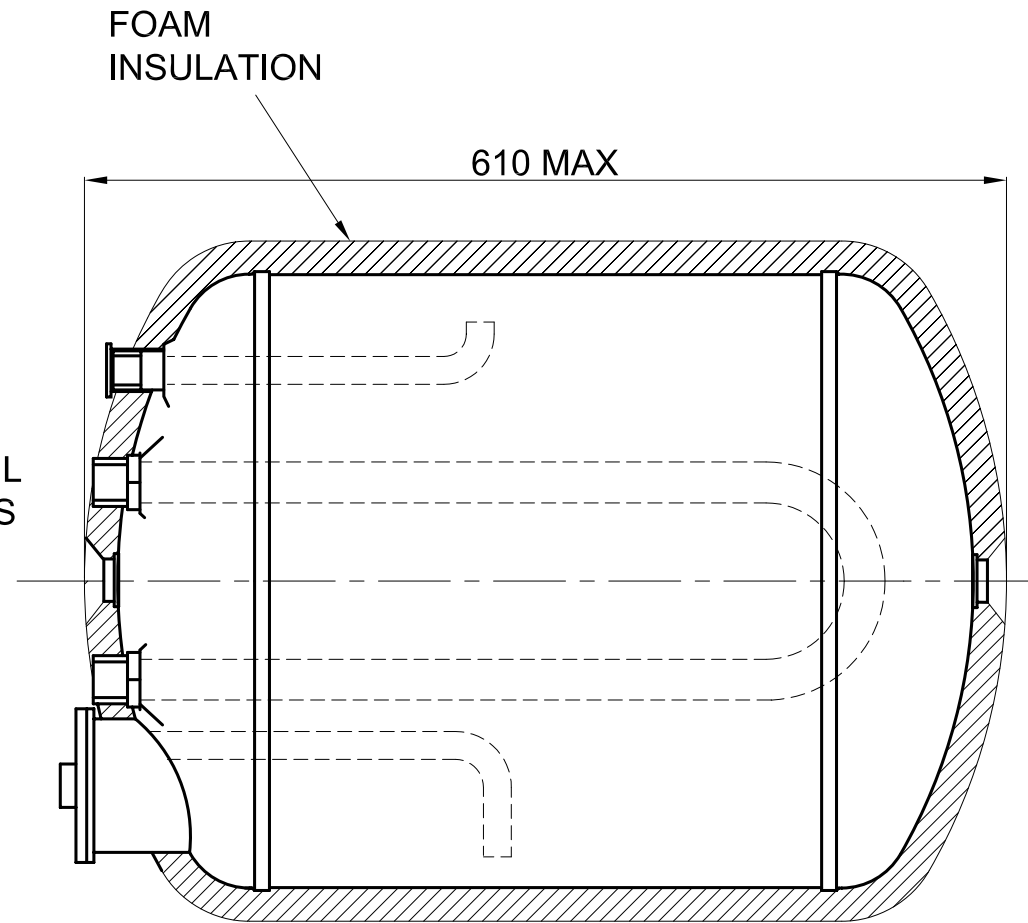

CAPACITY: 64 LITRES

CWB64-HT3
C-WARM MODULAR